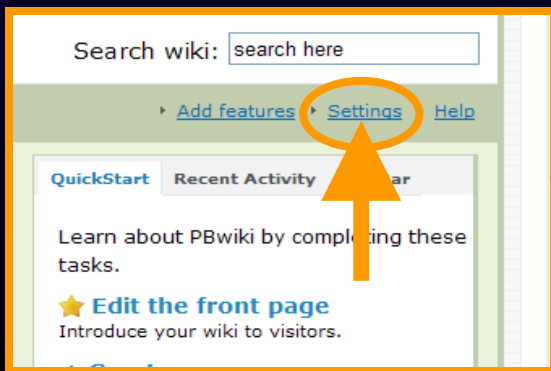

Skins!!

- 🍰 Skins are used to make any wiki more appealing.
- 🍰 Just click Settings which is in the top right corner, and click on Skins in the bar on the left. Choose Away!!!