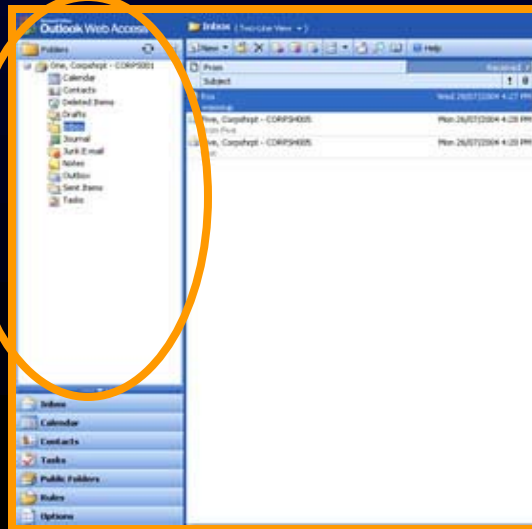

🍰 If it doesn't come, check your junk email.