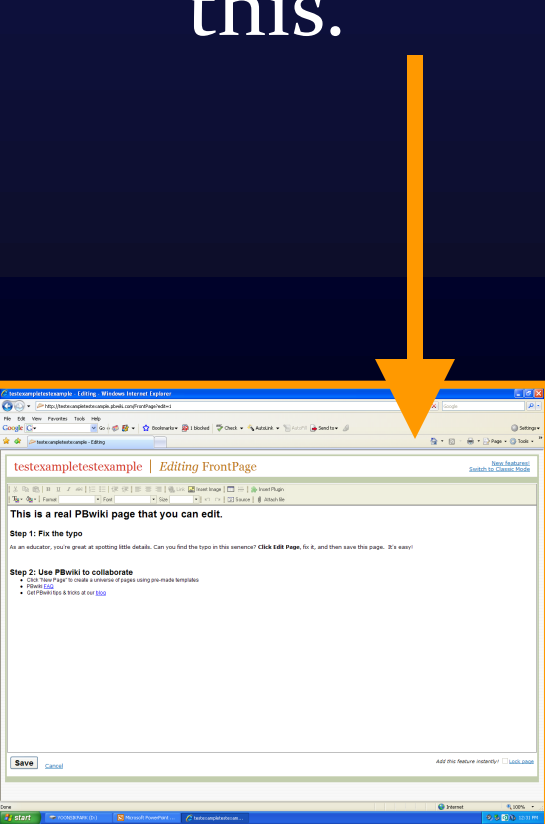

Using a wiki

🍰 Login to your account by clicking [Log in](#).

🍰 Then click on your wiki you just created.

🍰 You are ready to start!

Customizing the Home Page

🍰 Click on Edit Page.

🍰 You will be presented with a screen such as this.