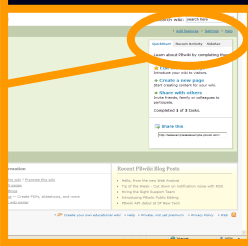

Using a wiki

🍰 Login to your account by clicking [Log in](#).

🍰 Then click on your wiki you just created.

🍰 You are ready to start!

Customizing the Home Page

🍰 Click on Edit Page.

🍰 You will be presented with a screen such as this.

Cont.

- 🍰 Continue editing for your homepage. To see an example, [click here](#).
- 🍰 Most people use it is an agenda.

Skins!! Pics.

Skins!!

- 🍰 Skins are used to make any wiki more appealing.
- 🍰 Just click Settings which is in the top right corner, and click on Skins in the bar on the left. Choose Away!!!

Exploring...

- There are many aspects and features of a PbWiki.
- There are lots of features that you can edit in the PbWiki.
- Examples are :

Troubleshooting

- 🍰 PBwiki includes a very good manual itself.
<https://pbwikimanual.pbwiki.com/Troubleshooting>
- 🍰 It gives step by step guide of what to do if you encounter a problem.