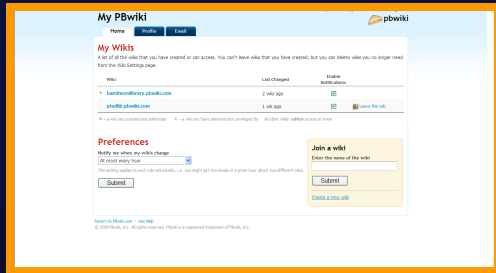

Yum! That was easy!

Check your e-mail to get started.

Can't find your confirmation message? Check your spam folder.

We sent a confirmation message to **example@gmail.com**.
If this is incorrect, [change your e-mail address](#) and resend.

Using a wiki

🍰 Login to your account by clicking [Log in](#).

🍰 Then click on your wiki you just created.

🍰 You are ready to start!

Customizing the Home Page

🍰 Click on Edit Page.

🍰 You will be presented with a screen such as this.