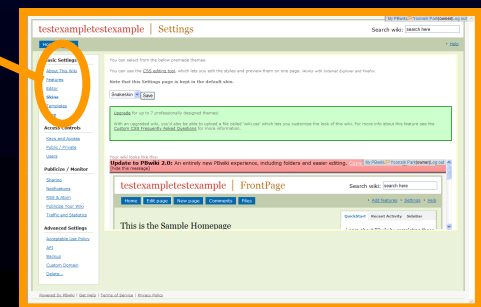

Using a wiki

🍰 Login to your account by clicking [Log in](#).

🍰 Then click on your wiki you just created.

🍰 You are ready to start!

Customizing the Home Page

🍰 Click on Edit Page.

🍰 You will be presented with a screen such as this.

Cont.

- 🍰 Continue editing for your homepage. To see an example, [click here](#).
- 🍰 Most people use it is an agenda.

Skins!! Pics.

Skins!!

- 🍰 Skins are used to make any wiki more appealing.
- 🍰 Just click Settings which is in the top right corner, and click on Skins in the bar on the left. Choose Away!!!